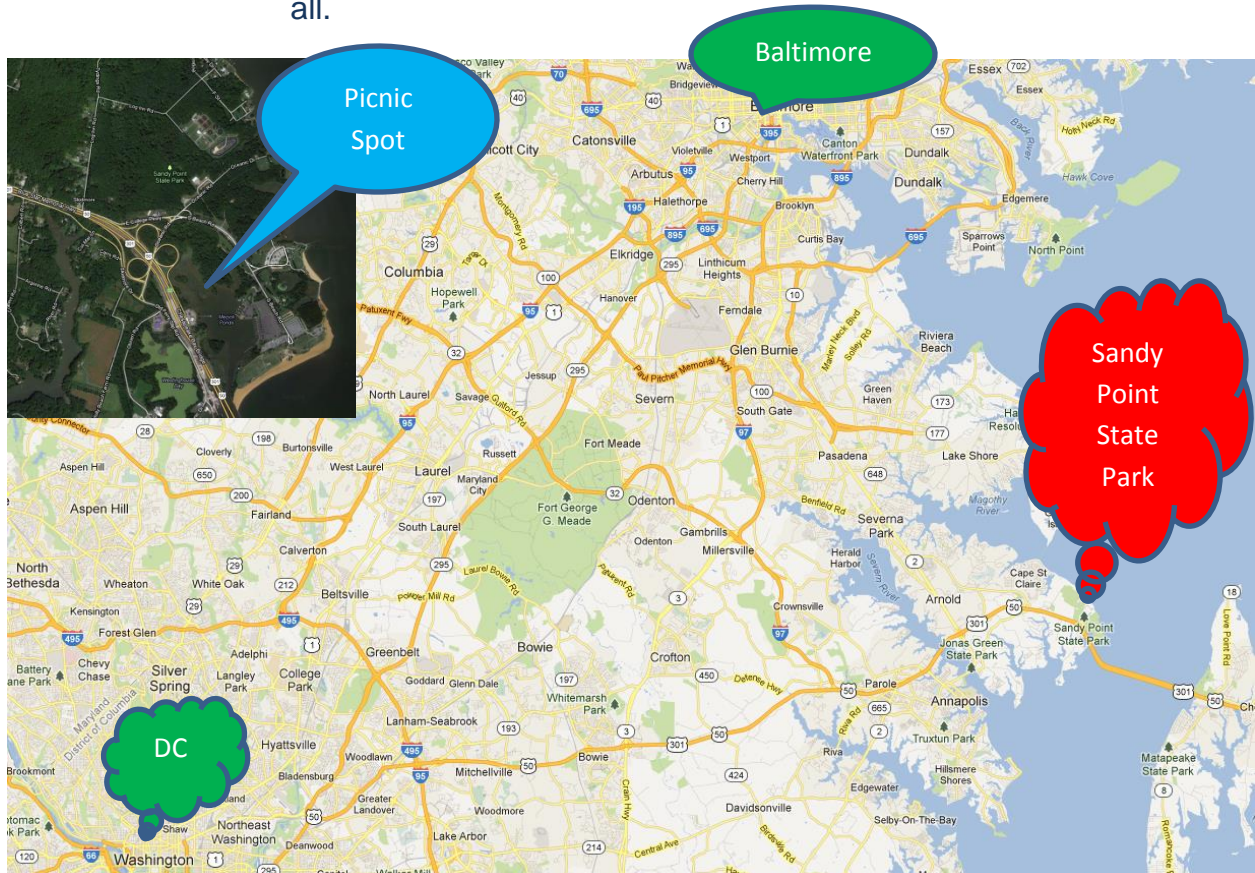

The Greater Washington DC Chapter of American Society of Nepalese Engineers (GWDC-ASNEng)

Cordially invites all engineers and professionals in the closely related technical areas and their families for

Summer Picnic and Reunion 2013

Saturday, July 20, 2013 (From 12 to 5PM)

Please join us for plenty of food, BBQ, games and lots of fun including beach experience.

Location: Sandy Point Beach

100 East College Parkway, Annapolis, MD 21409

Please come and join us at the Picnic. There will be plenty of food, BBQ and entertainment for all.

For Further information please contact:

<i>Deepak Koirala</i>	<i>(804) 274 0023</i>
<i>Deependra Pokharel</i>	<i>(703) 627-2232</i>
<i>Mangal Maharjan</i>	<i>(202) 300 7142</i>
<i>Prakash Khanal</i>	<i>(864) 243 6151</i>
<i>Rajendra Tamrakar</i>	<i>(757) 777-4739</i>
<i>Santosh Dhakal</i>	<i>(773) 729-9992</i>
<i>Shalik Wagle</i>	<i>(484) 225-1886</i>
<i>Thakur Dhakal</i>	<i>(240) 821-2137</i>
<i>Yubaraj Budhathoki</i>	<i>(571) 383-1400</i>